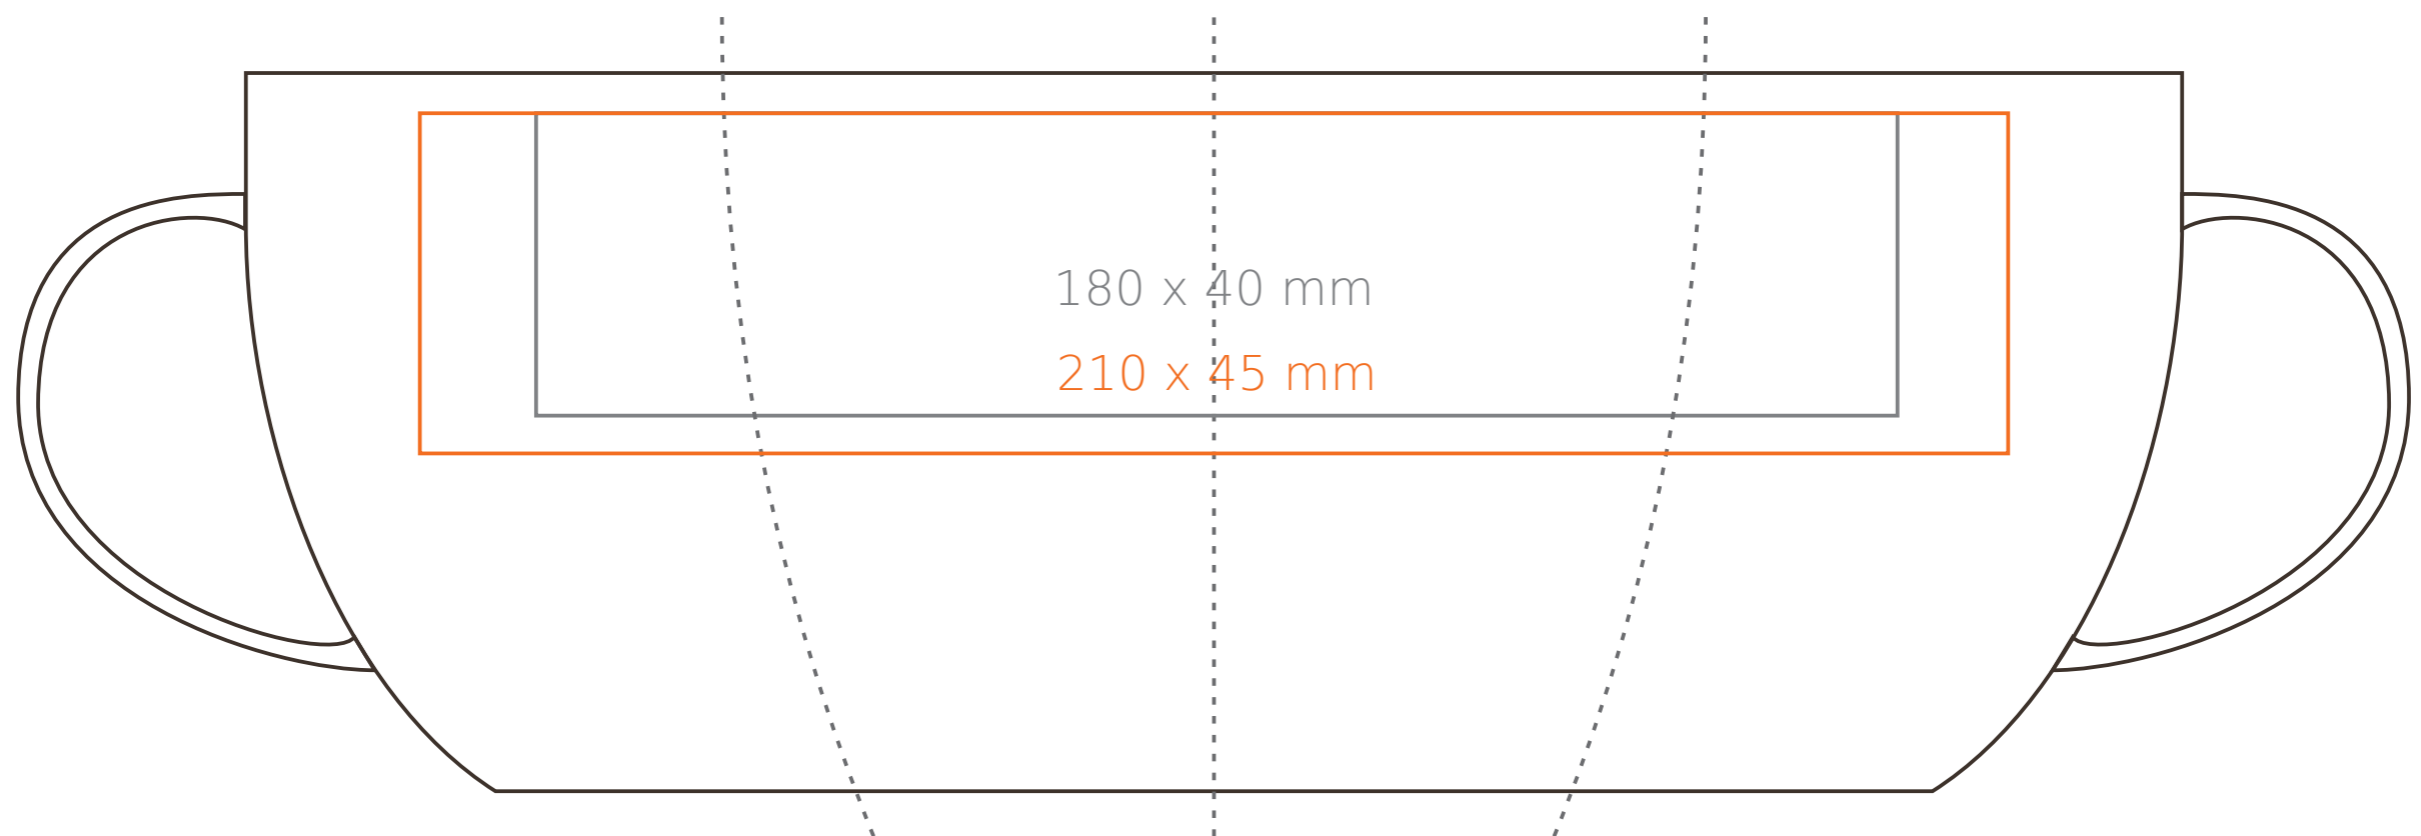

# M/036 Mini Specta

280 ml / h: 94 mm / Ø 82 mm

- |                               |              |
|-------------------------------|--------------|
| Imprint on the handle         | - 50 x 10 mm |
| Imprint on the inside         | - 40 x 15 mm |
| Imprint on the bottom inside  | - Ø 40 mm    |
| Imprint on the bottom outside | - Ø 40 mm    |

\*In the case of projects for transfer print running outside of the standard print area, please contact our sales department.

[How to prepare print material](#)

meaning

- Transfer Print
- Sensitive Touch
- Direct Print