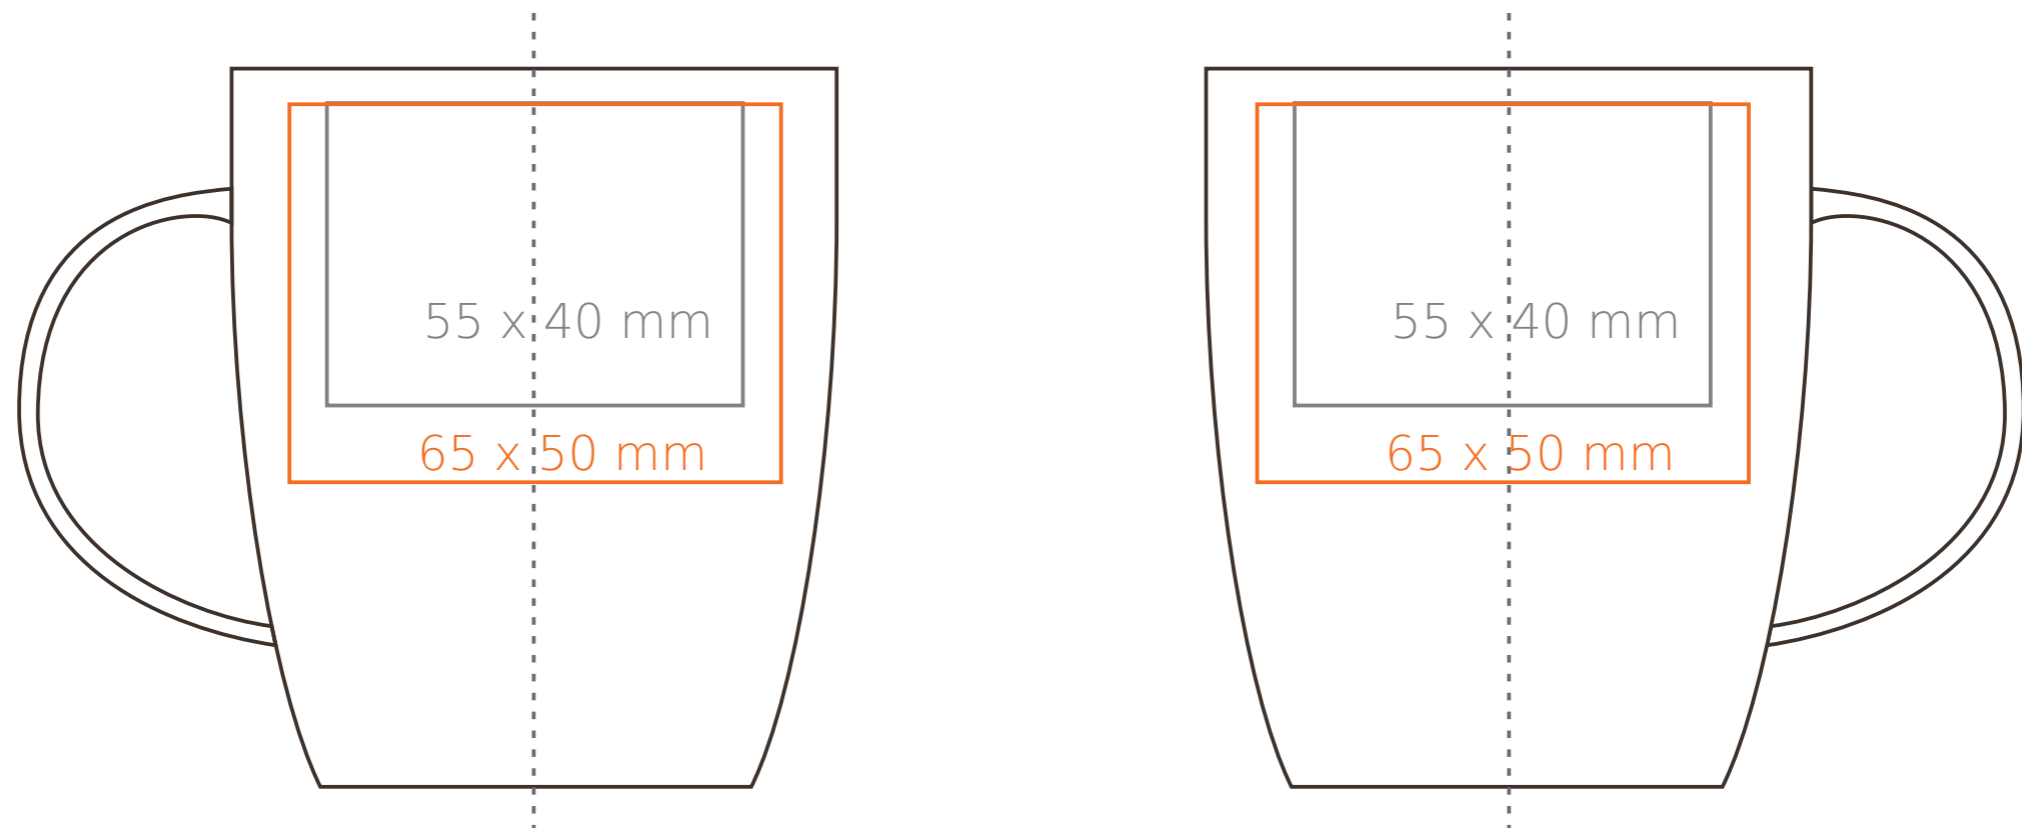

# M/036 Mini Specta

280 ml / h: 94 mm / Ø 82 mm

- |                               |              |
|-------------------------------|--------------|
| Imprint on the handle         | - 50 x 10 mm |
| Imprint on the inside         | - 40 x 15 mm |
| Imprint on the bottom inside  | - Ø 40 mm    |
| Imprint on the bottom outside | - Ø 40 mm    |